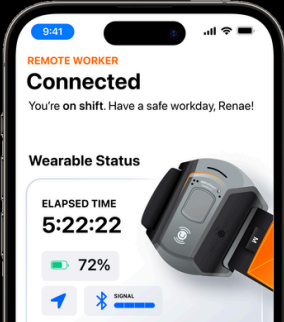

MAKUSAFE FIELD KIT & Remote Worker

Extend safety intelligence beyond the facility to **Remote Workers & Field Service Teams** with the **MakuSafe Field Kit**.

Real-time safety intelligence from the field MakuSafe captures leading indicator data and frontline communication while work is happening, giving leaders visibility into real working conditions.

Ergonomics

Slips, Trips and Falls
Repetitive Motions
Worker Physicality
Forceful Exertions

MyVoice™

Audio Messaging
Voice-to-Text
Push-to-Talk

Environment

Ambient Light
Air Quality (TVOCs & CO2)
Noise / Sound Dosage
Air Pressure
Humidity
Temperature

Battery

22 Hours
USB-C Charger

- Simple, Flexible Deployment
- Pairs with Apple & Android Devices
- No Biometrics

The MakuSafe FIELD KIT is designed for organizations with employees who:

- Spend most of their time in the field or on the move
- Rarely return to a central facility
- Work in dynamic, changing environments
- Face physical demands, environmental exposure, and limited supervision

Ideal for: Field Service teams, Route Drivers and Delivery personnel, Merchandisers, Utilities, Telecom, and Maintenance crews.

Download the App Here:

Download on the
App Store

GET IT ON
Google Play

MAKUSAFE.COM